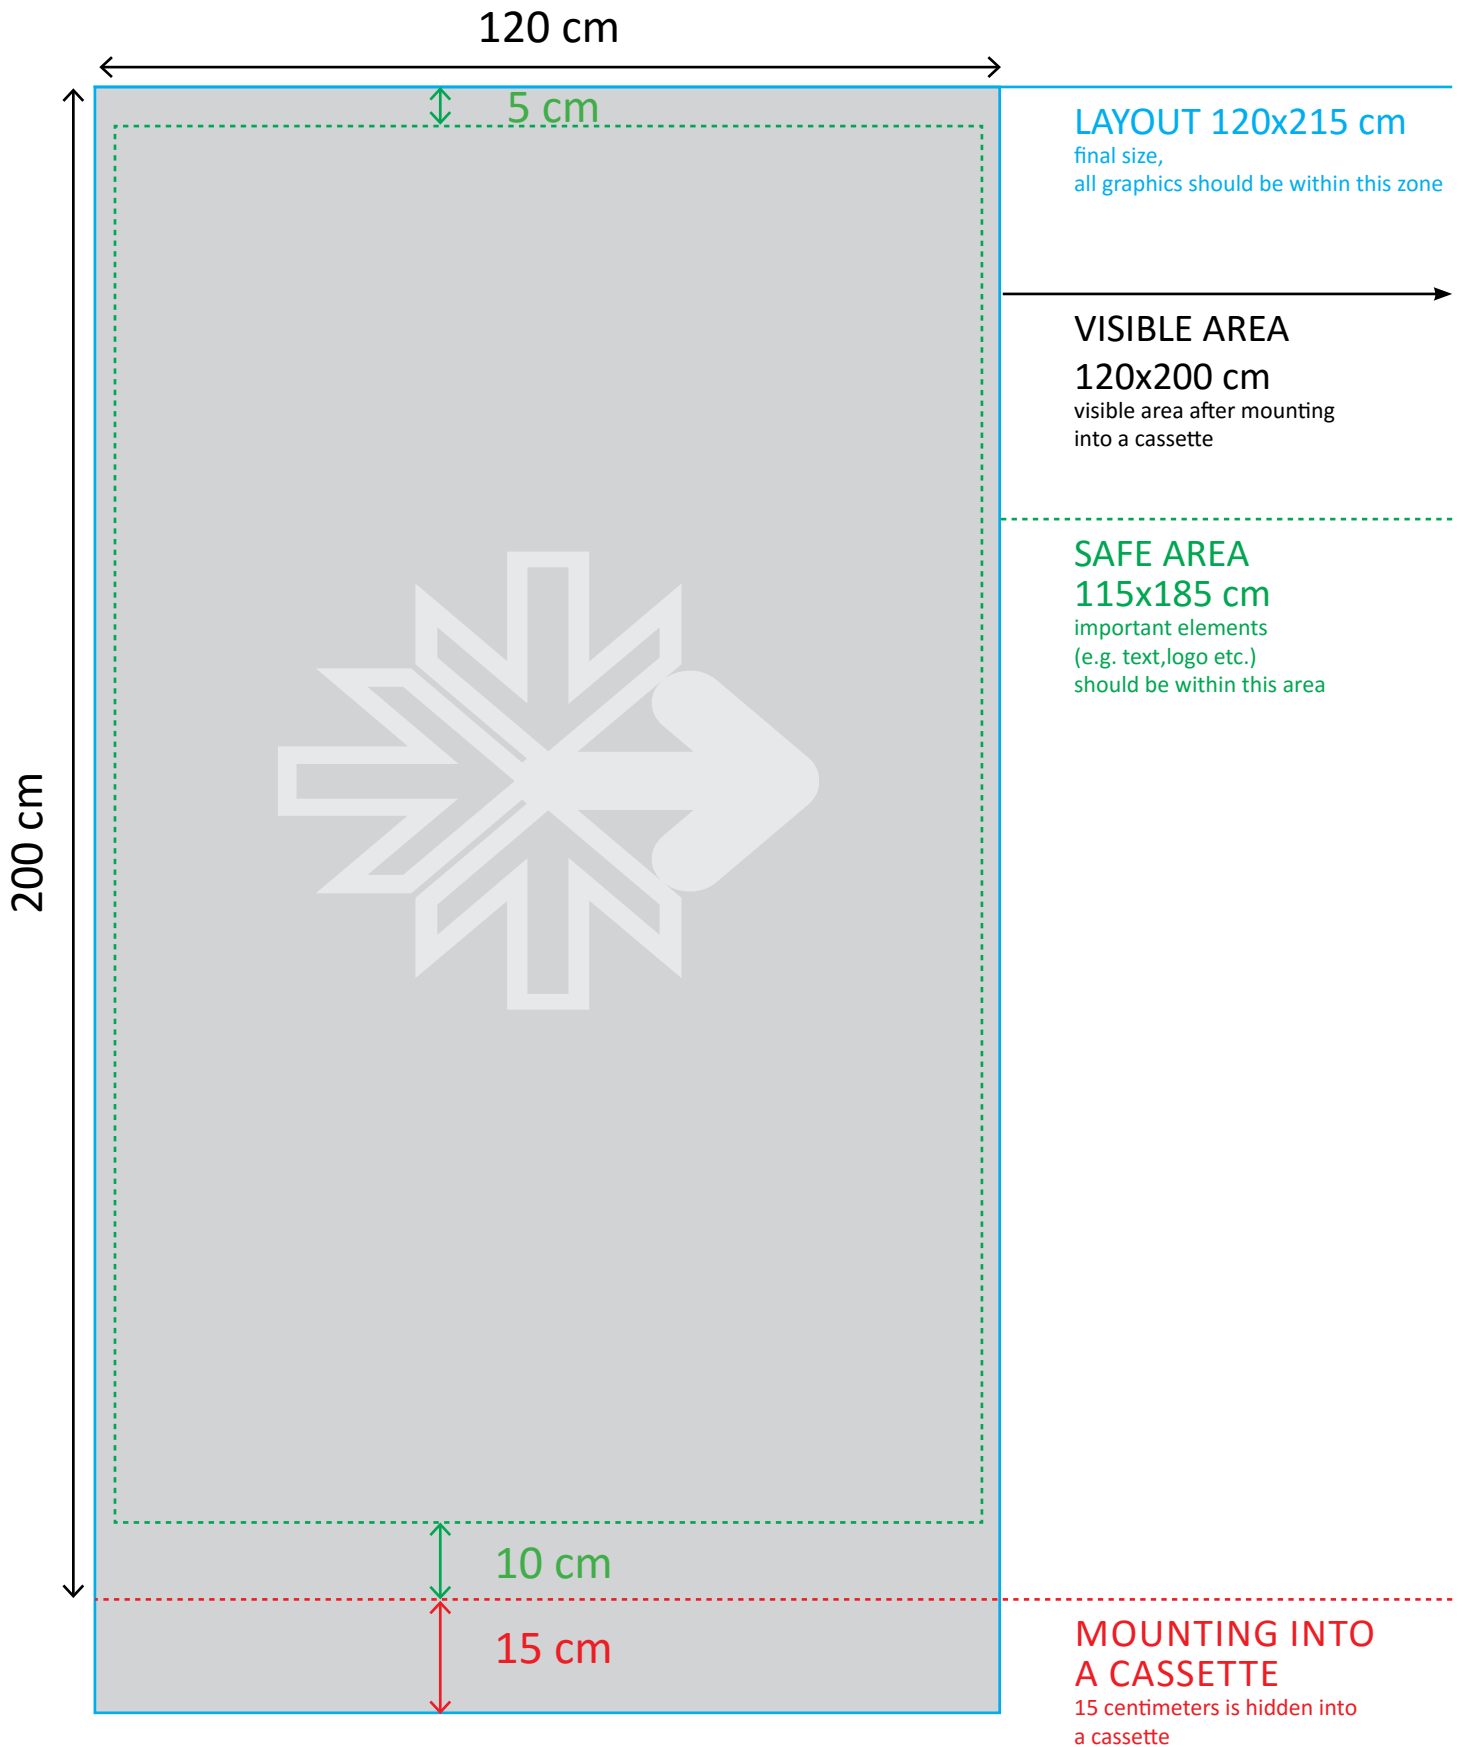

scale 1:1

CMYK colour model

resolution 150 dpi

file format: TIFF, PDF

without bleed

outlined text

PREPARING THE FILE FOR PRINT:

scale 1:1

CMYK colour model

resolution 150 dpi

file format: TIFF, PDF

without bleed

outlined text

PREPARING THE FILE FOR PRINT:

scale 1:1

CMYK colour model

resolution 150 dpi

file format: TIFF, PDF

without bleed

outlined text

PREPARING THE FILE FOR PRINT:

scale 1:1

CMYK colour model

resolution 150 dpi

file format: TIFF, PDF

without bleed

outlined text

PREPARING THE FILE FOR PRINT:

scale 1:1
file format: TIFF, PDF

CMYK colour model
without bleed

resolution 150 dpi
outlined text