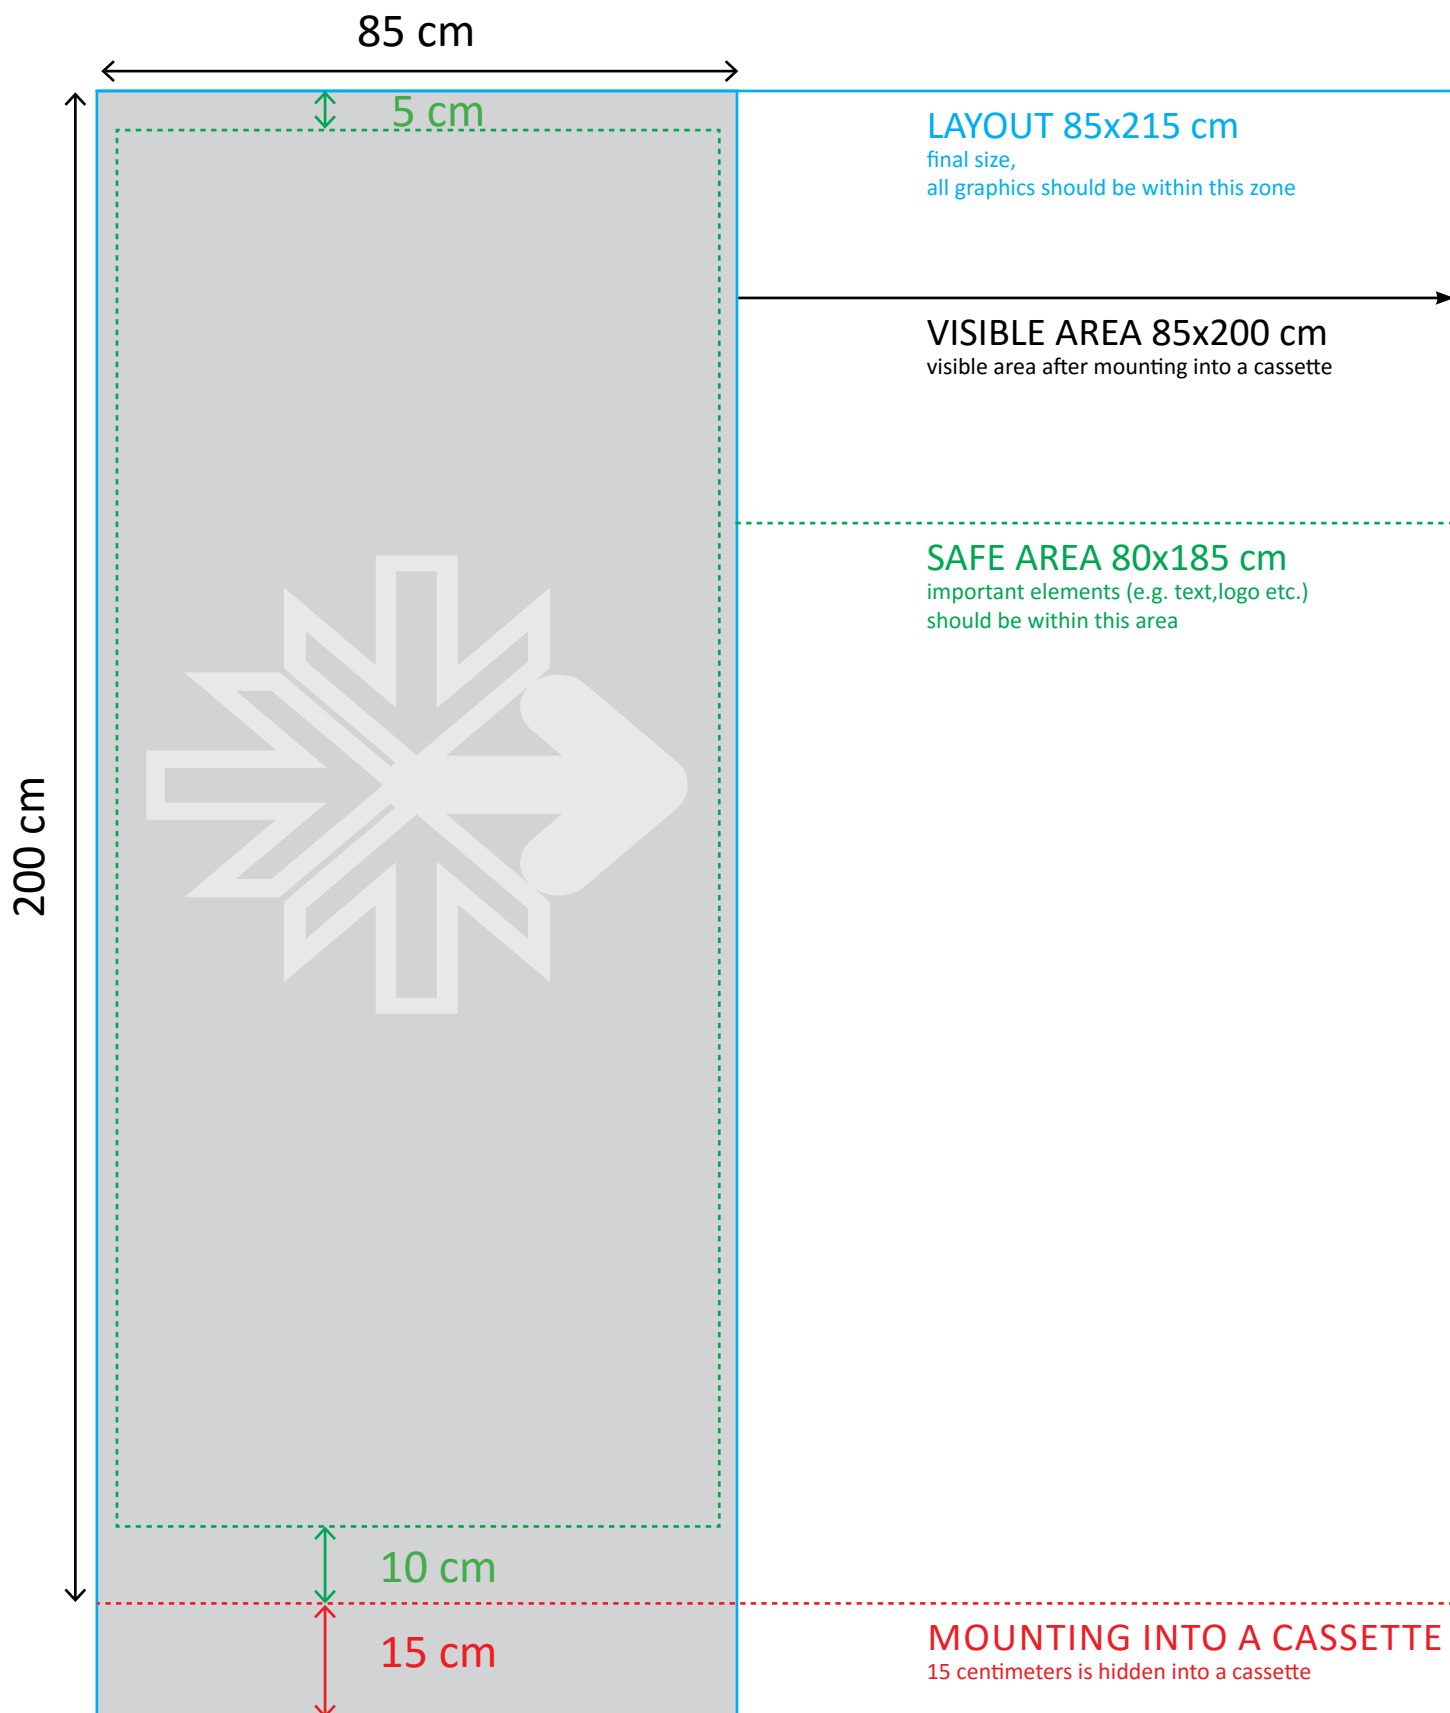

scale 1:1

CMYK colour model

resolution 150 dpi

file format: TIFF, PDF

without bleed

outlined text

PREPARING THE FILE FOR PRINT:

scale 1:1

CMYK colour model

resolution 150 dpi

file format: TIFF, PDF

without bleed

outlined text

PREPARING THE FILE FOR PRINT:

scale 1:1

CMYK colour model

resolution 150 dpi

file format: TIFF, PDF

without bleed

outlined text

PREPARING THE FILE FOR PRINT:

scale 1:1

CMYK colour model

resolution 150 dpi

file format: TIFF, PDF

without bleed

outlined text

PREPARING THE FILE FOR PRINT:

scale 1:1
file format: TIFF, PDF

CMYK colour model
without bleed

resolution 150 dpi
outlined text