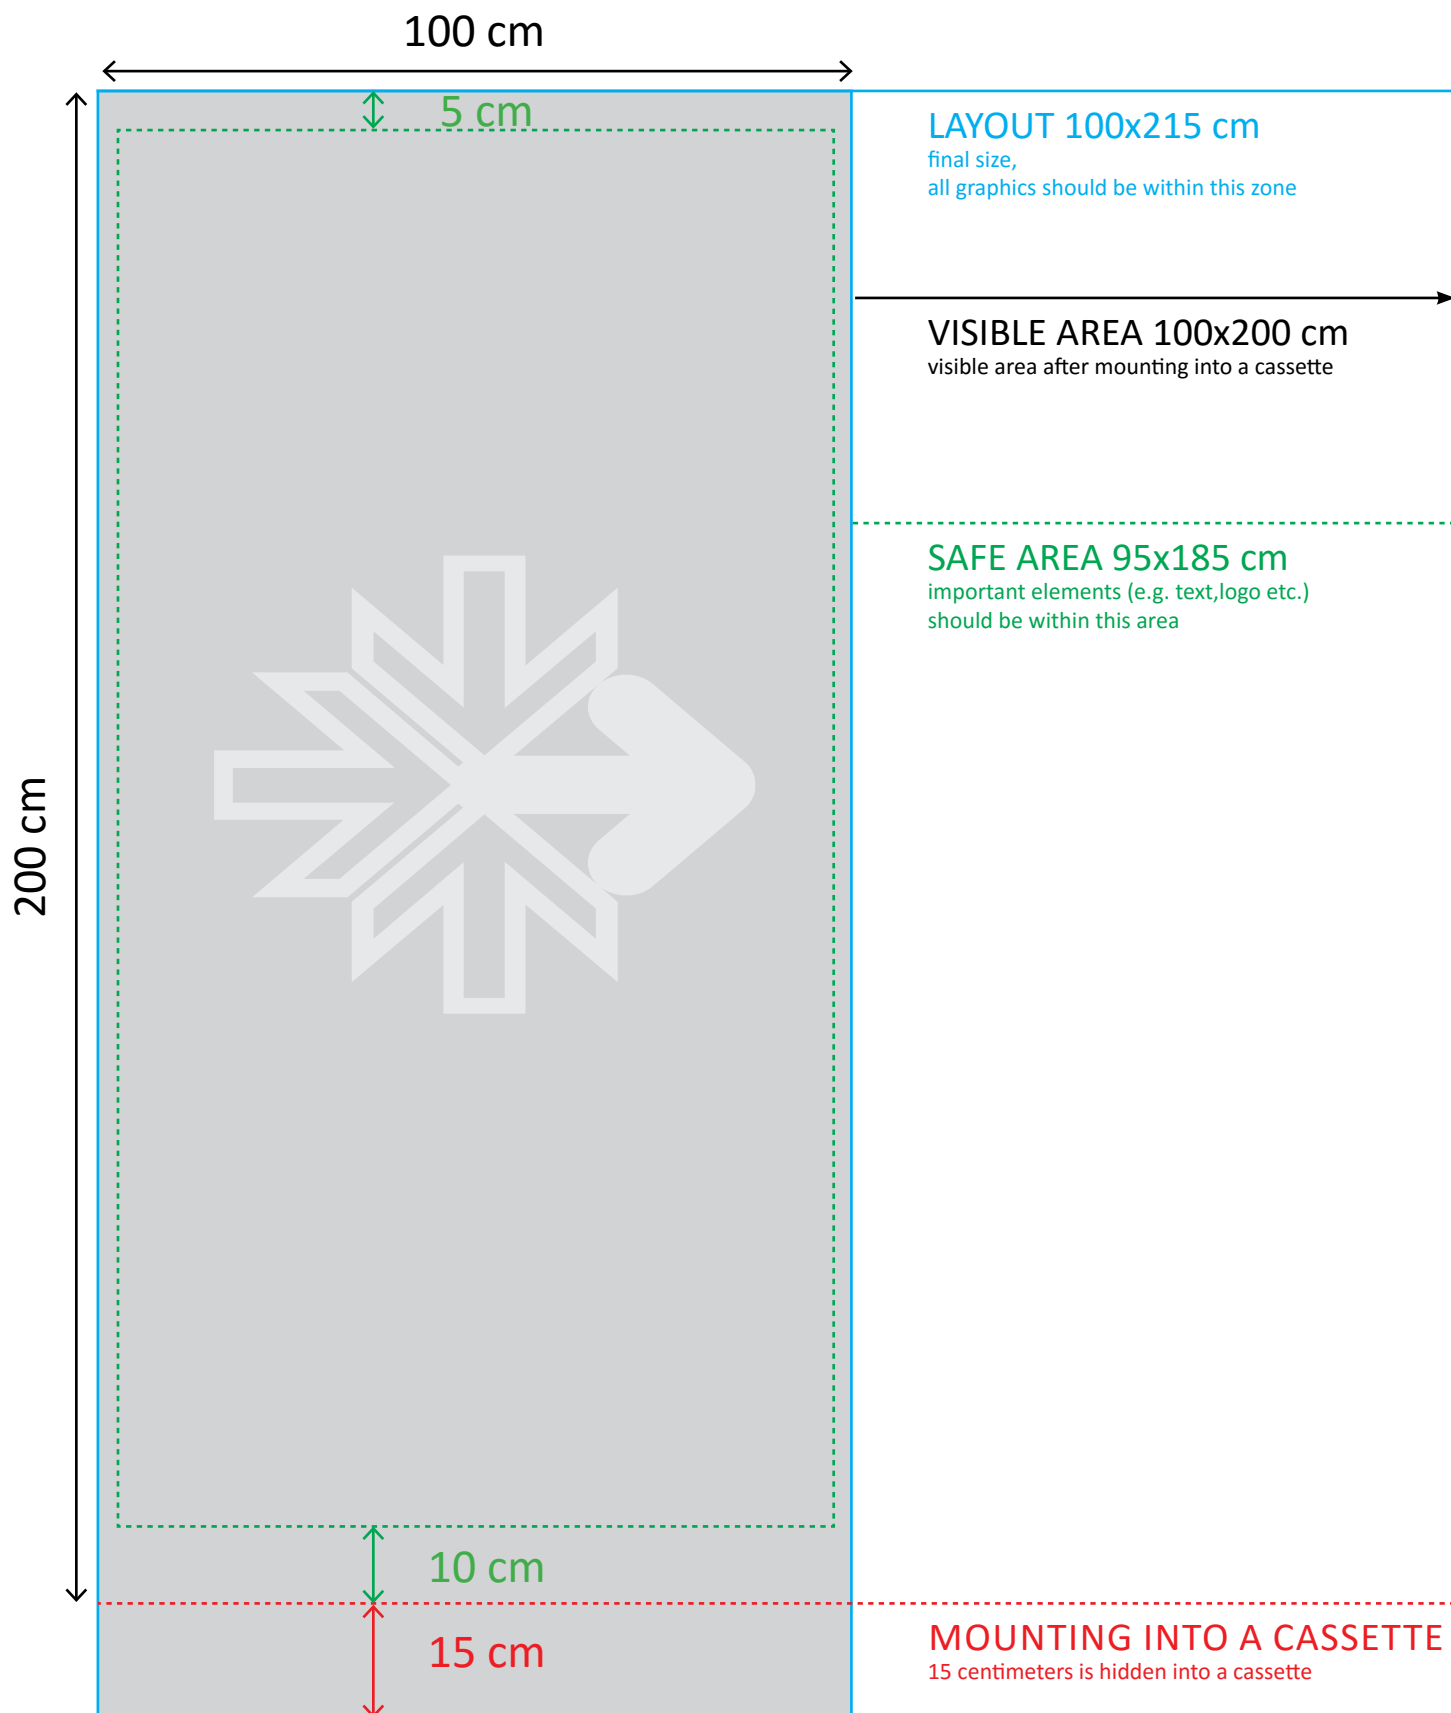

scale 1:1

CMYK colour model

resolution 150 dpi

file format: TIFF, PDF

without bleed

outlined text

PREPARING THE FILE FOR PRINT:

scale 1:1

CMYK colour model

resolution 150 dpi

file format: TIFF, PDF

without bleed

outlined text

PREPARING THE FILE FOR PRINT:

scale 1:1

CMYK colour model

resolution 150 dpi

file format: TIFF, PDF

without bleed

outlined text

PREPARING THE FILE FOR PRINT:

scale 1:1

CMYK colour model

resolution 150 dpi

file format: TIFF, PDF

without bleed

outlined text

PREPARING THE FILE FOR PRINT:

scale 1:1
file format: TIFF, PDF

CMYK colour model
without bleed

resolution 150 dpi
outlined text