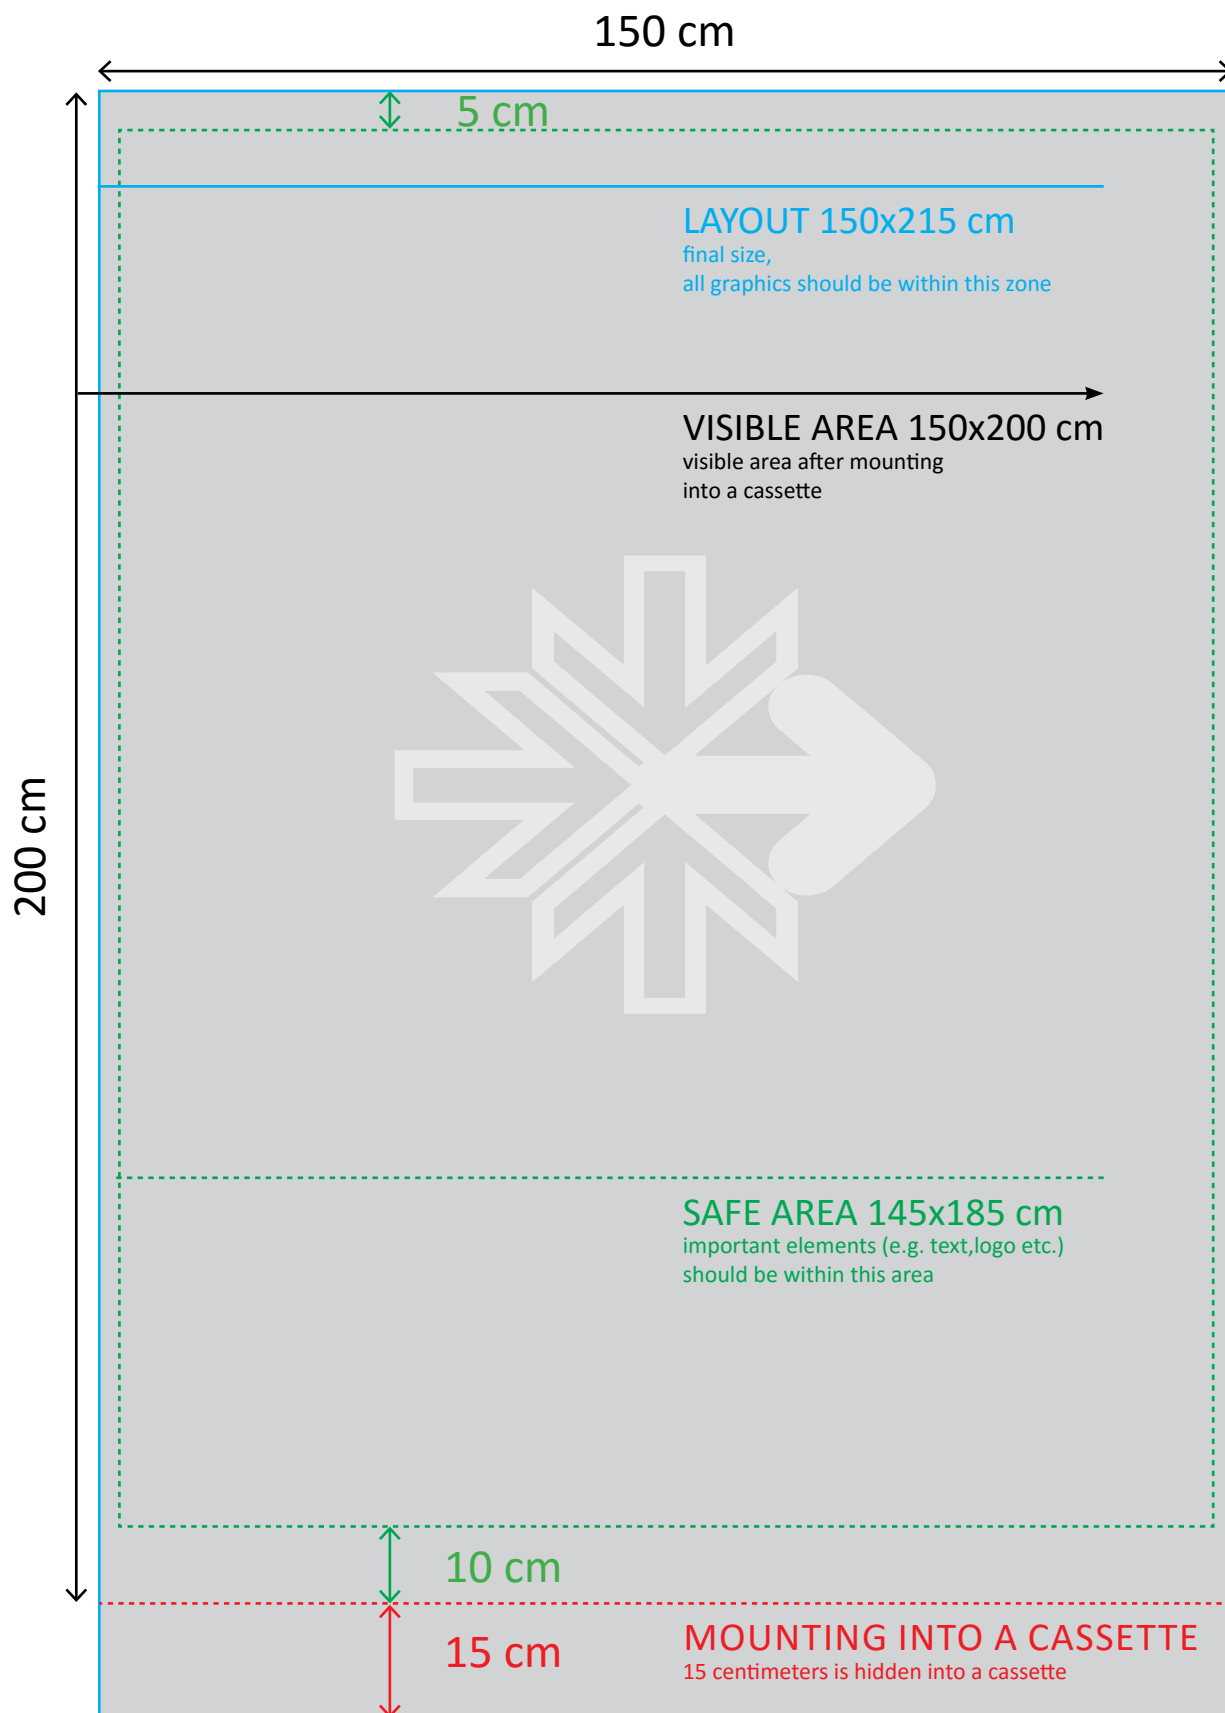

scale 1:1

CMYK colour model

resolution 150 dpi

file format: TIFF, PDF

without bleed

outlined text

PREPARING THE FILE FOR PRINT:

scale 1:1

CMYK colour model

resolution 150 dpi

file format: TIFF, PDF

without bleed

outlined text

PREPARING THE FILE FOR PRINT:

scale 1:1

CMYK colour model

resolution 150 dpi

file format: TIFF, PDF

without bleed

outlined text

PREPARING THE FILE FOR PRINT:

scale 1:1

CMYK colour model

resolution 150 dpi

file format: TIFF, PDF

without bleed

outlined text

PREPARING THE FILE FOR PRINT:

scale 1:1
file format: TIFF, PDF

CMYK colour model
without bleed

resolution 150 dpi
outlined text