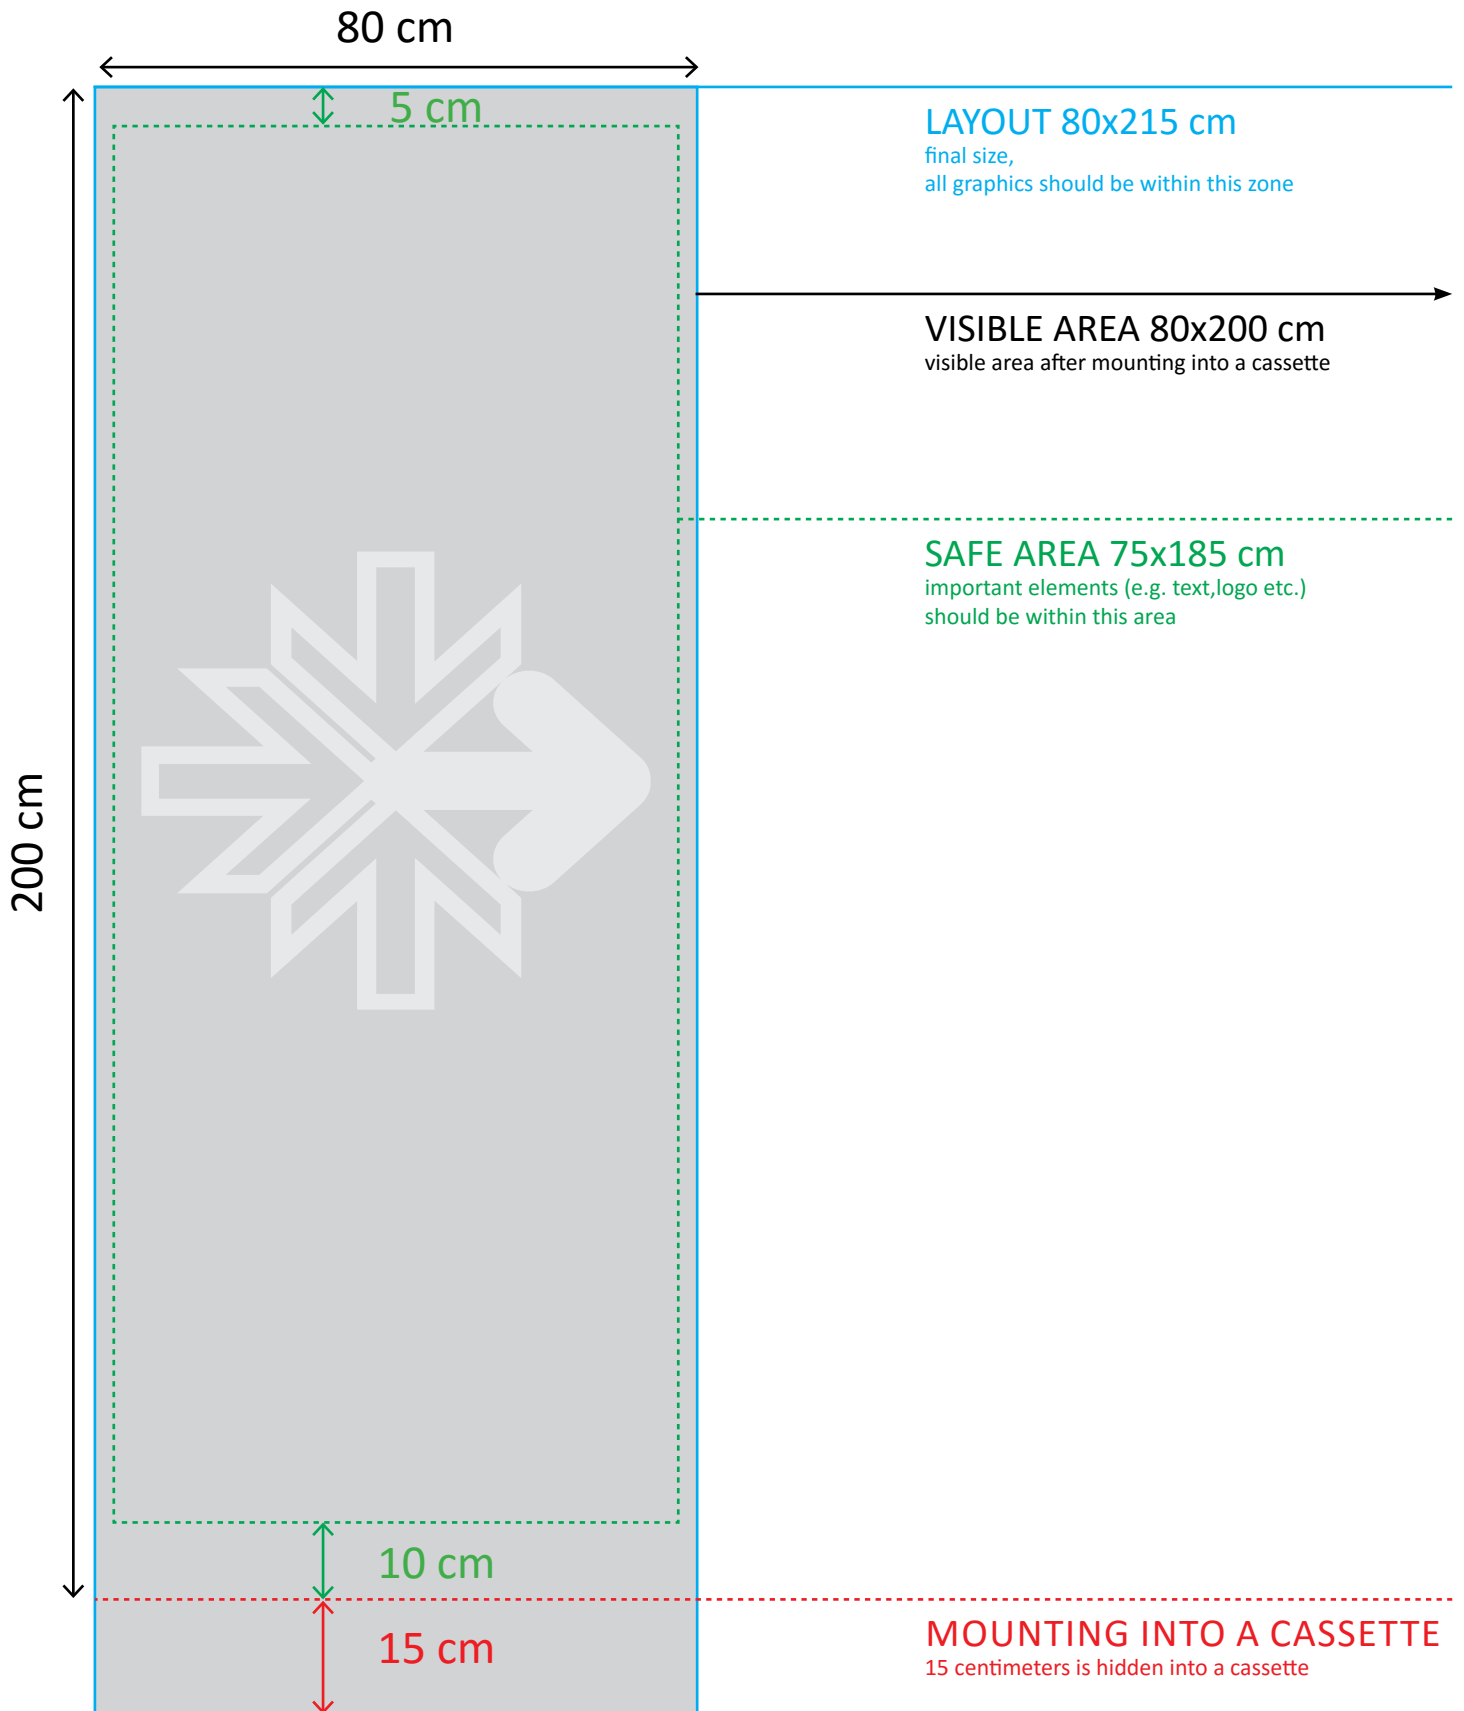

PREPARING THE FILE FOR PRINT:

scale 1:1

CMYK colour model

resolution 150 dpi

file format: TIFF, PDF

without bleed

outlined text

PREPARING THE FILE FOR PRINT:

scale 1:1

CMYK colour model

resolution 150 dpi

file format: TIFF, PDF

without bleed

outlined text

PREPARING THE FILE FOR PRINT:

scale 1:1

resolution 150 dpi

file format: TIFF, PDF

without bleed

outlined text

PREPARING THE FILE FOR PRINT:

scale 1:1

CMYK colour model

resolution 150 dpi

file format: TIFF, PDF

without bleed

outlined text

PREPARING THE FILE FOR PRINT:

scale 1:1
file format: TIFF, PDF

CMYK colour model
without bleed

resolution 150 dpi
outlined text